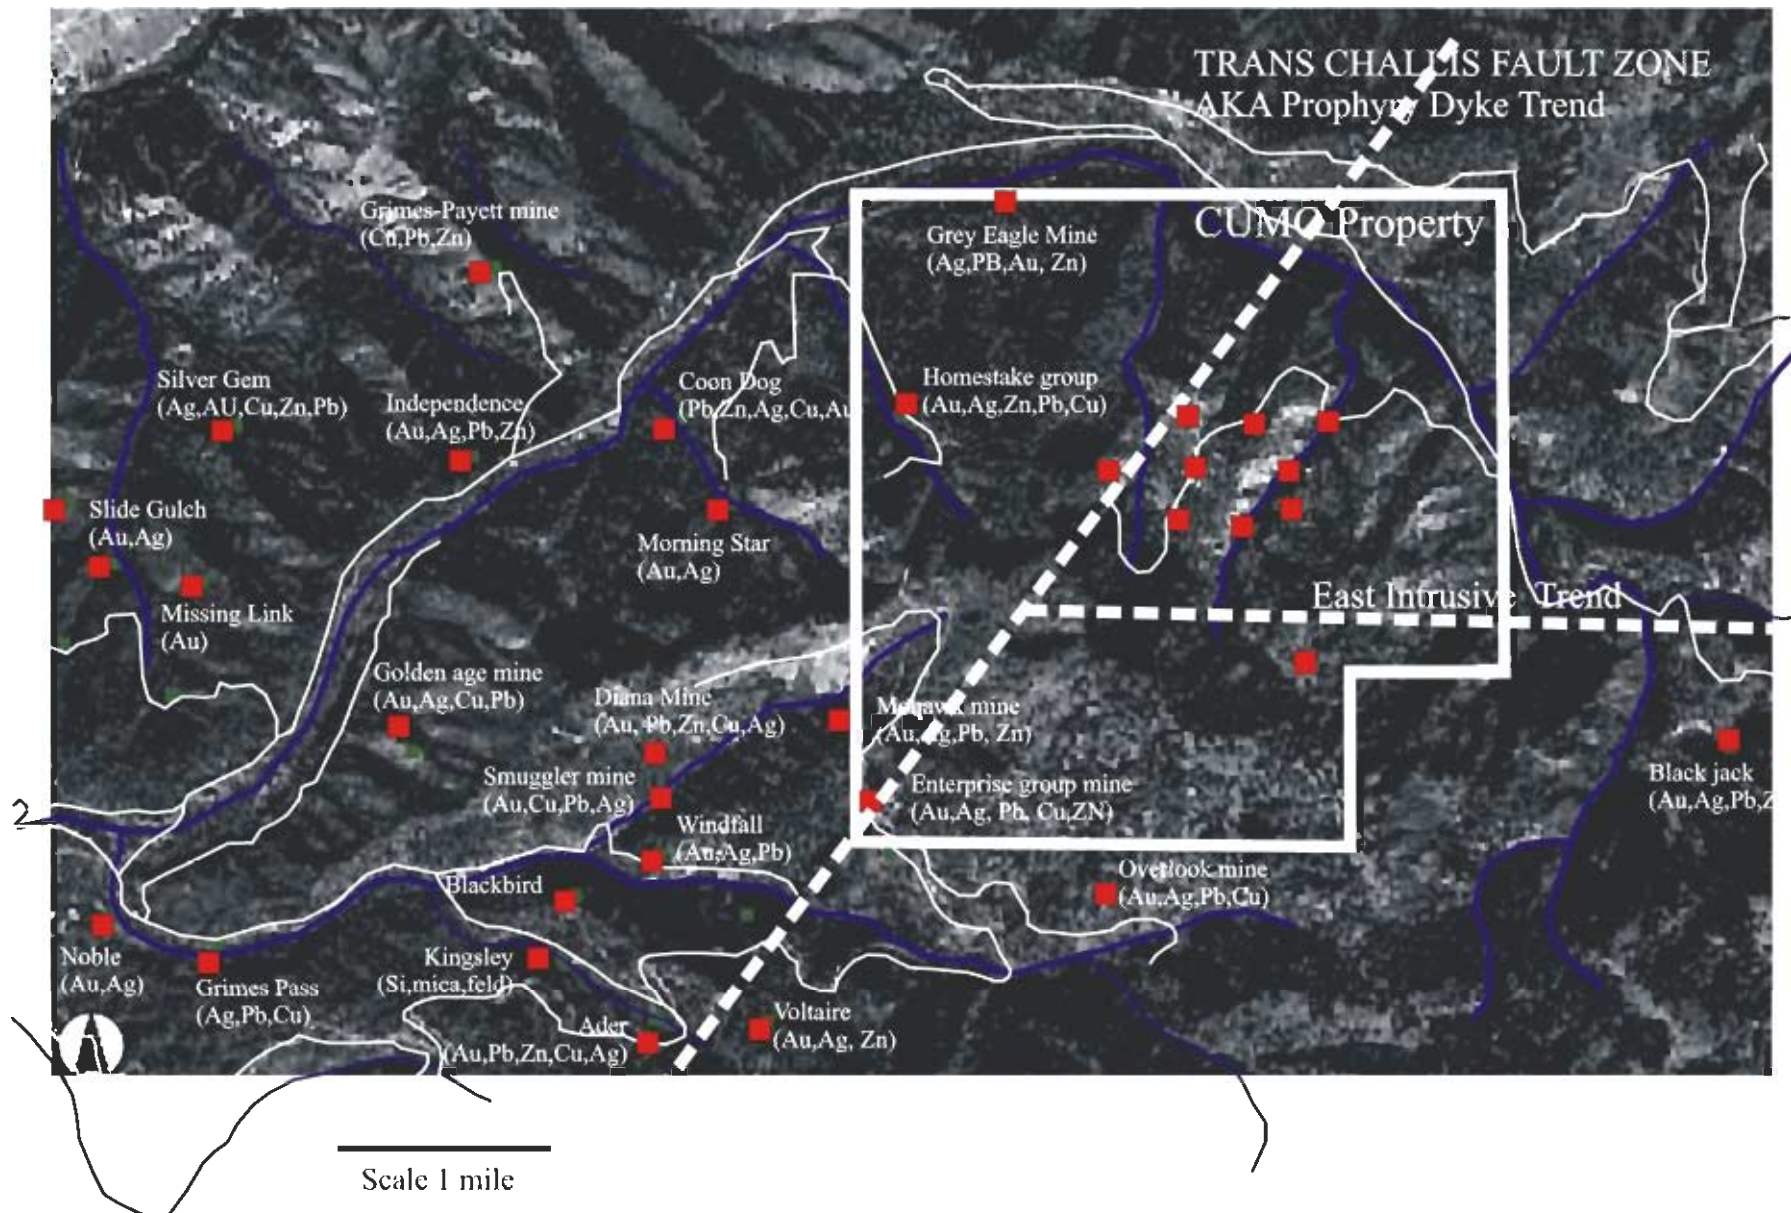

# CUMO Property - Area Map with SPOT Image

Note: Cumo located on Township 008N section 07 08 17 range 006E, Boise County, Idaho