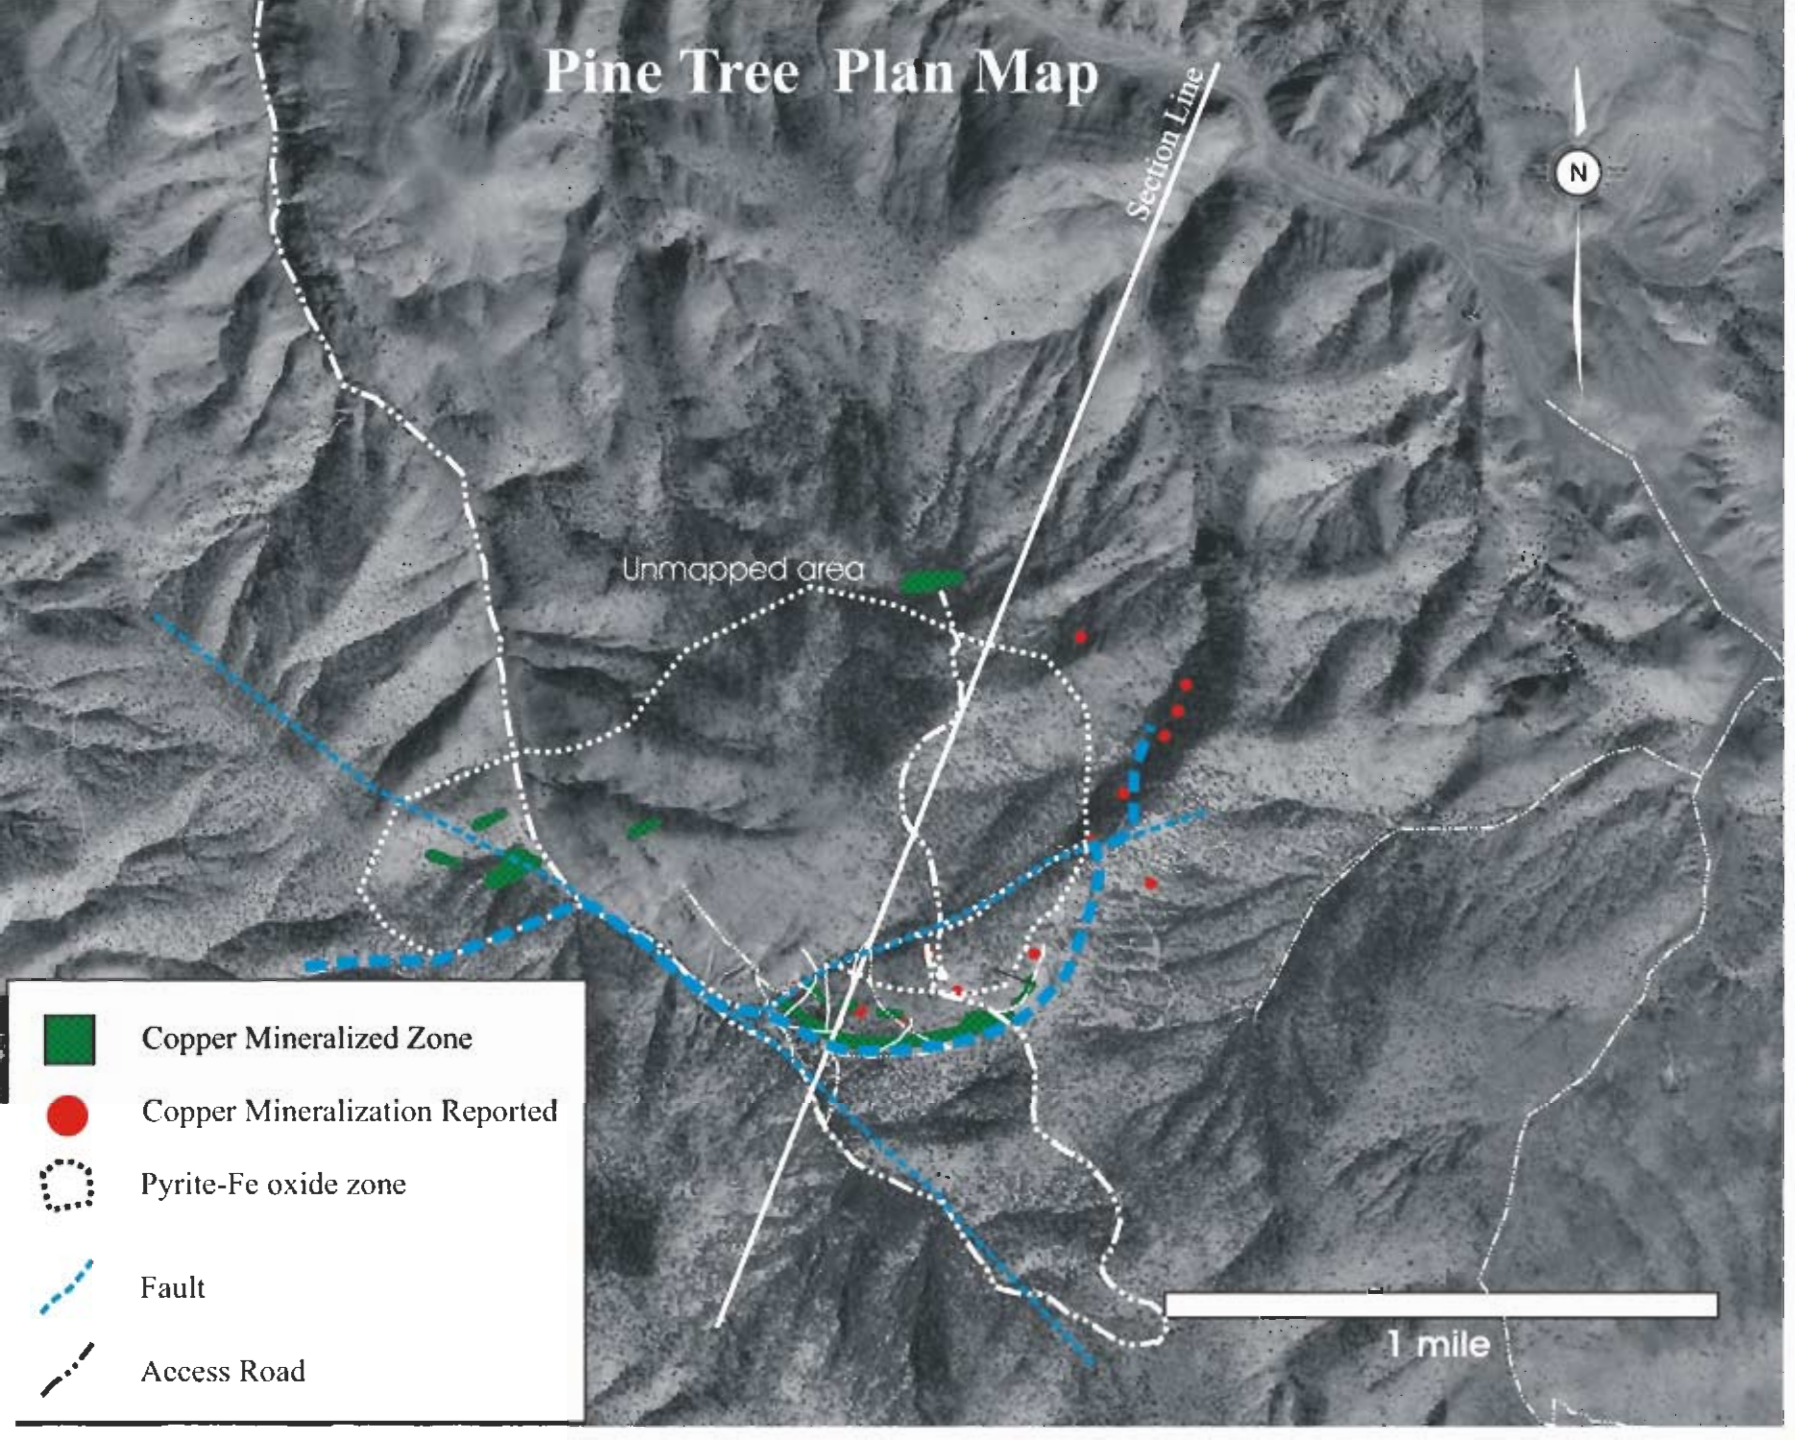

Pine Tree Plan Map

Section Line

Unmapped area

N

1 mile

-  Copper Mineralized Zone
-  Copper Mineralization Reported
-  Pyrite-Fe oxide zone
-  Fault
-  Access Road